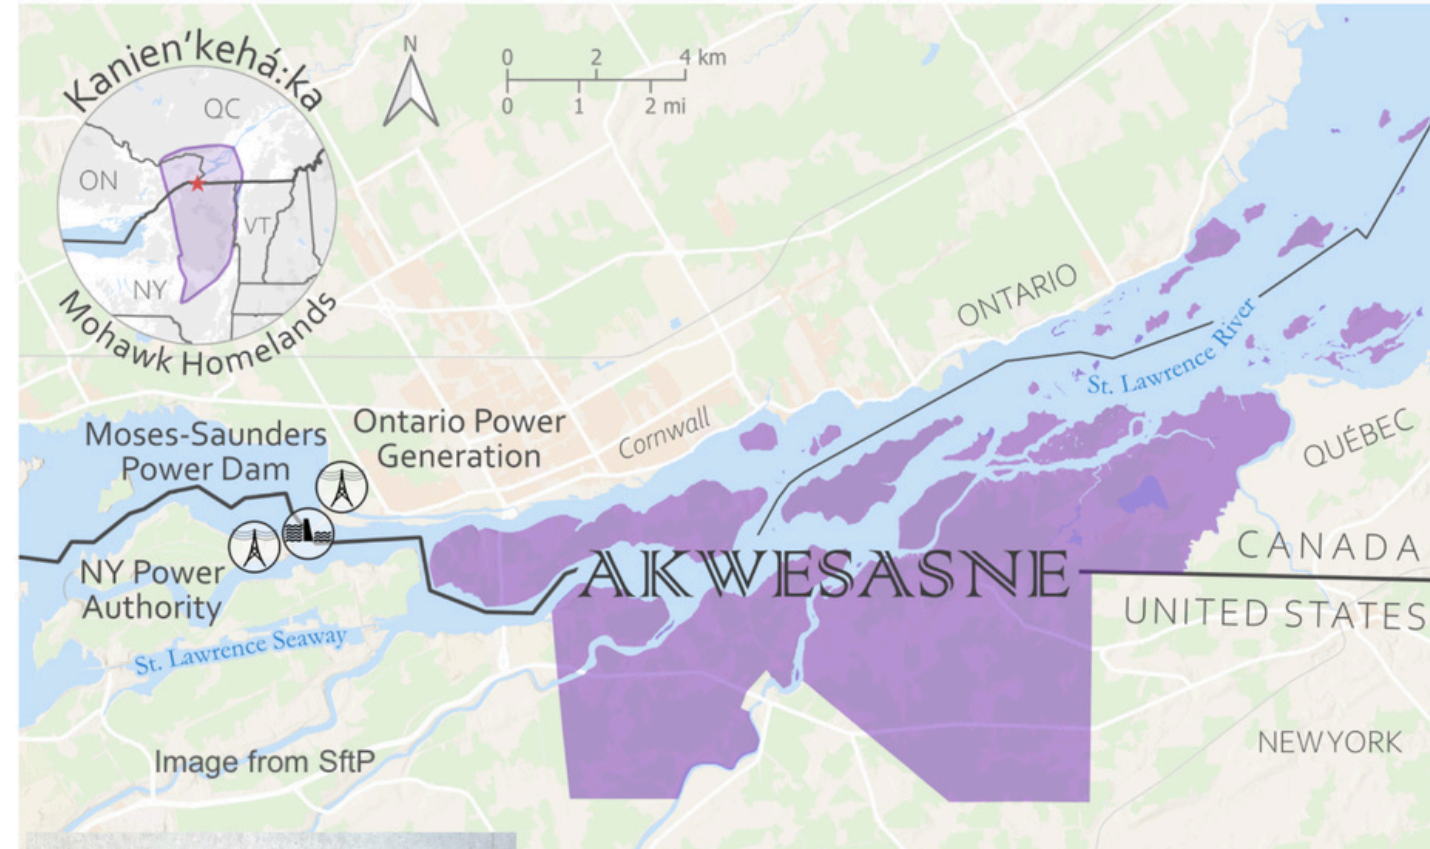

The People's Server Workshop

Home   Content   Contact