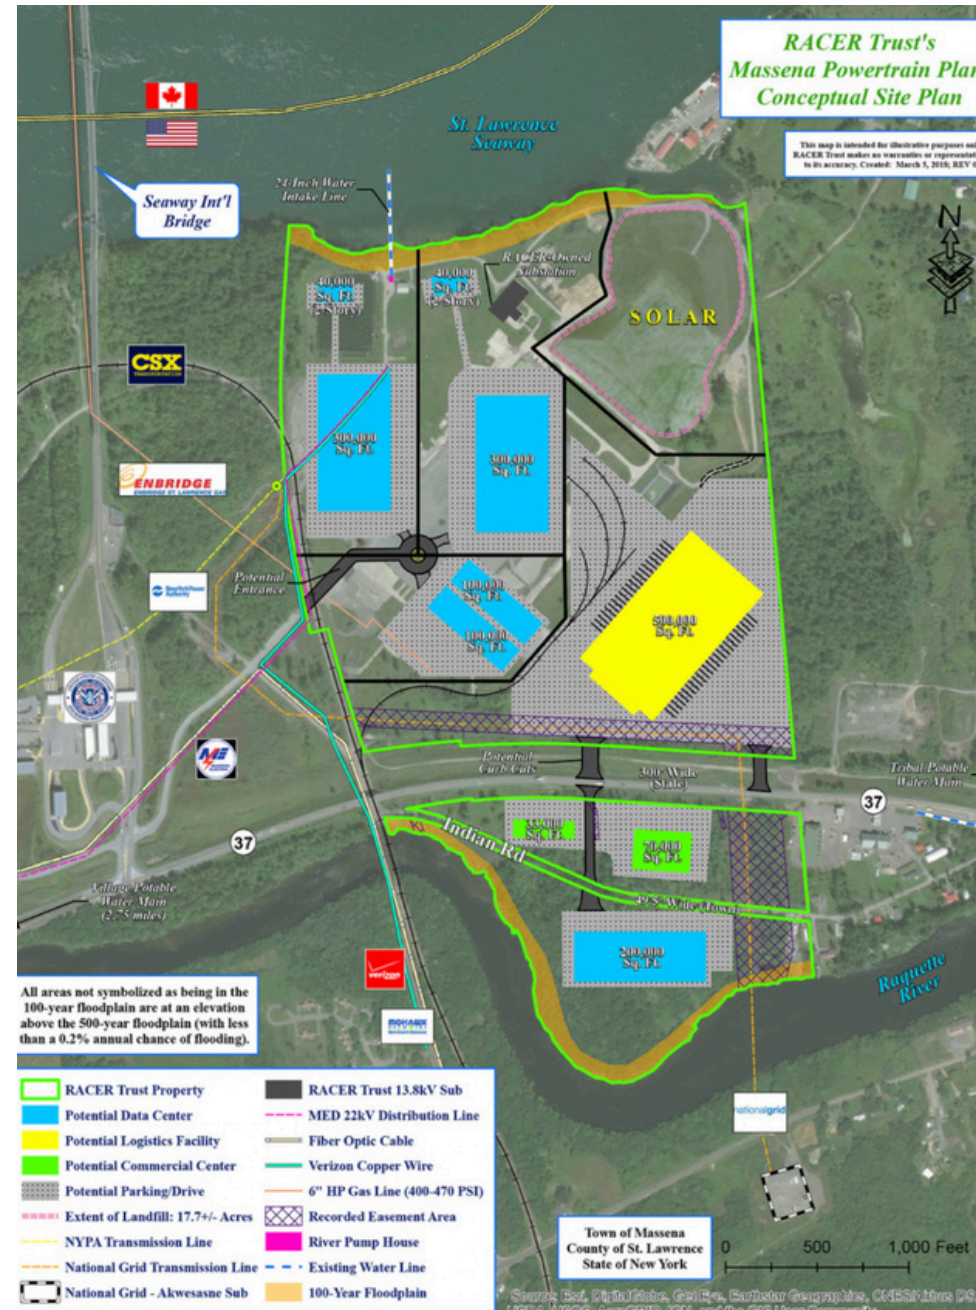

THE CLOUD IN OUR BACKYARDS

Town of Massena eyeing code changes for data centers in industrial zones

Public hearing to be held Jan. 21 for public input

Posted Thursday, January 15, 2026 5:09 pm